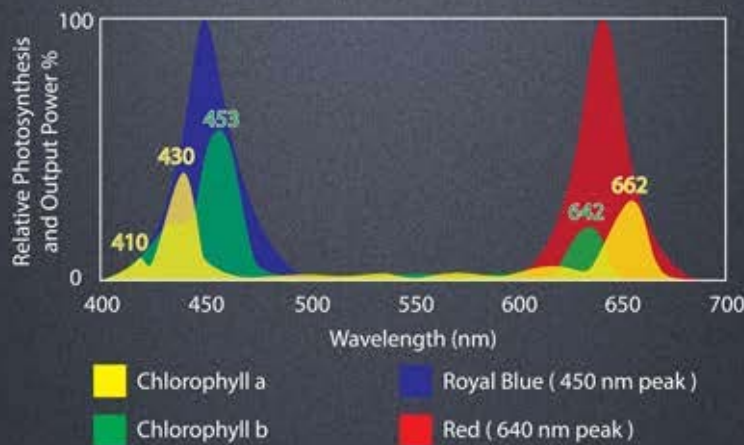

## Solstice LED Grow Lights 90W - 450W

- Save up to 70% in lighting expenses
- Spectrums peak with chlorophyll A and B for max photosynthesis
  - Lights run cool reducing load on air conditioning
  - Lasts up to 5 times longer than Metal Halide lights
    - Made in the USA
  - 10 year limited warranty