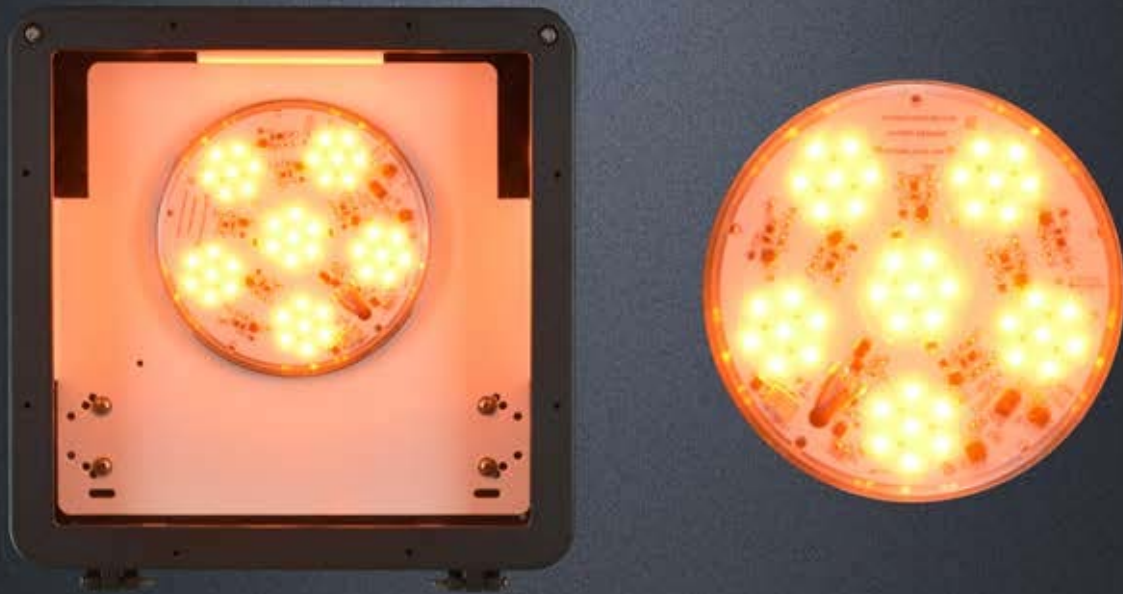

## THE SOLSTICE TURTLE LIGHT LED MODULE

- 590nm wavelength, practically invisible to Sea Turtles
- Wavelength delivers an attractive beachside appearance
- Able to be retrofitted into 99% of existing HID fixtures
- 4 wattage settings ranging from 45w-75w
- Save up to 70% in lighting costs
- 10 year warranty
- Made in USA